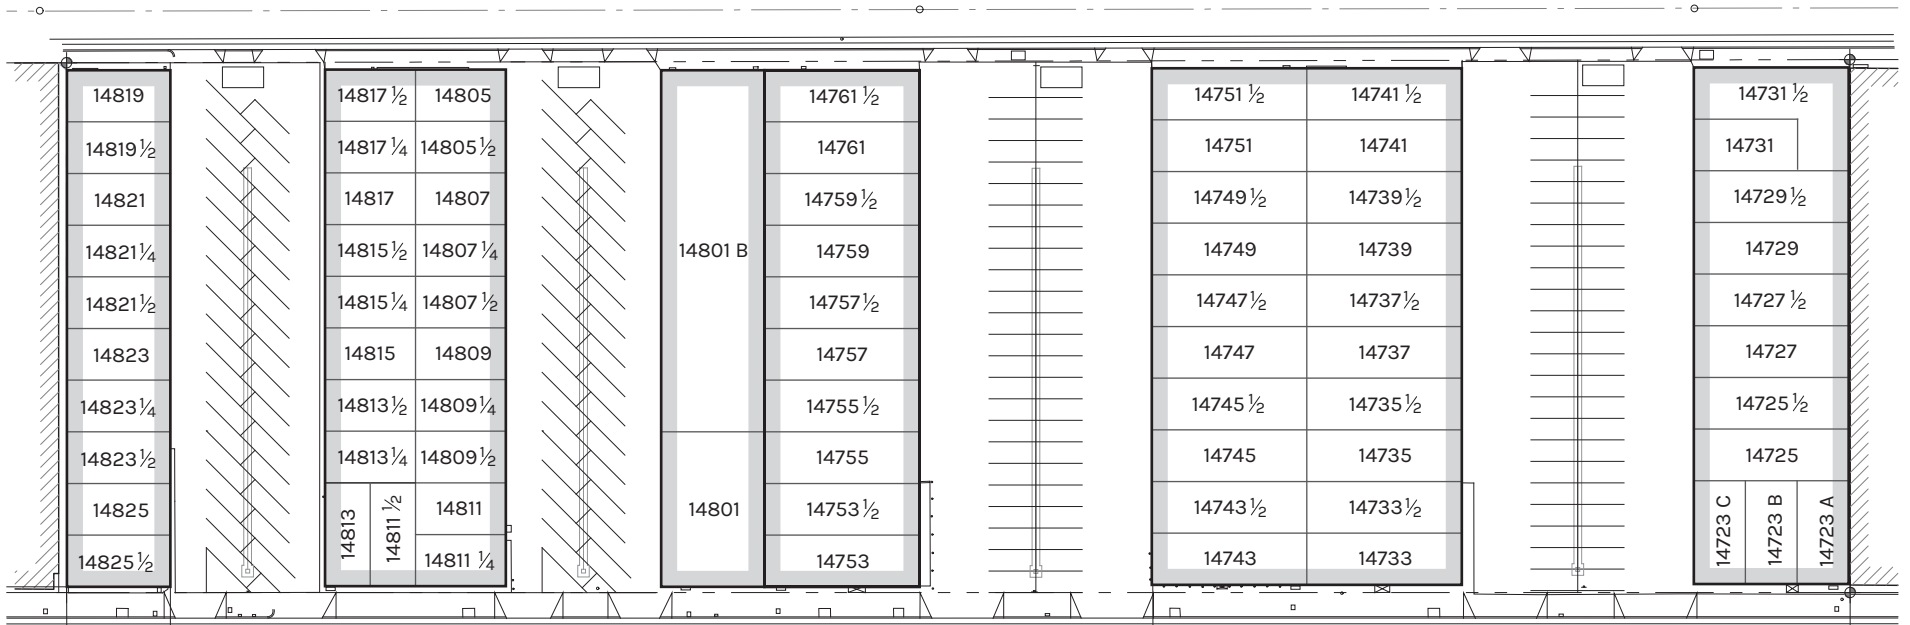

A E T N A S T .

O X N A R D S T .

**Rexford
Industrial**

NOT TO SCALE
DATE: 04.02.19

14723-14825 OXNARD STREET | VAN NUYS

PLAN LAYOUT SUBJECT TO FIELD CONDITIONS & MAY DIFFER FROM PLAN AS SHOWN. ALL INFORMATION PRESENTED ON THIS DRAWING IS PRESUMED TO BE ACCURATE, HOWEVER TENANT SHOULD VERIFY PERTINENT INFORMATION PRIOR TO COMMITTING TO A LEASE.

SITE PLAN